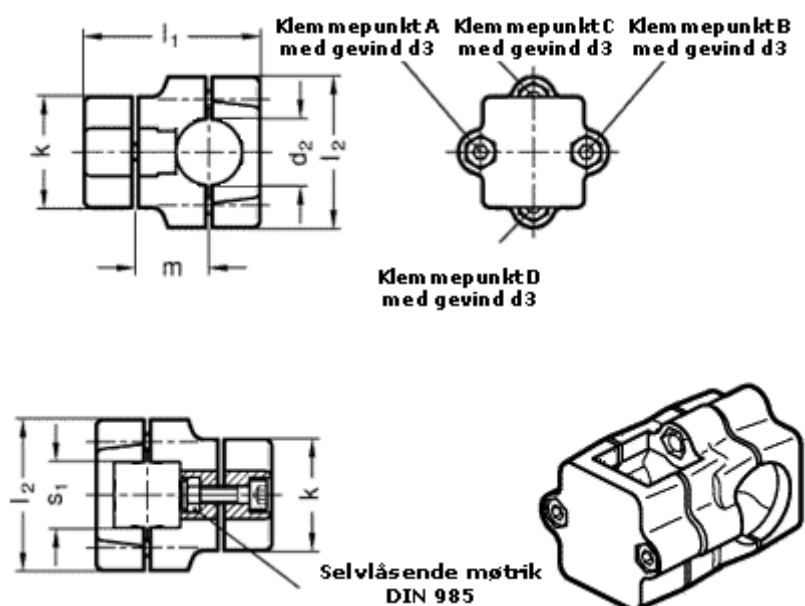

Article number: 20134V40B40762SW
Description: E+G Two-way Connector
GN134-V40-B40-76-2-SW

Measures

Adjustable clamp lever = GN 911-M10-55 have to be ordred separately

d2	= 40
d3	= M10
k	= 76
l1	= 125.0
l2	= 98
m	= 55.0
s1	= 40